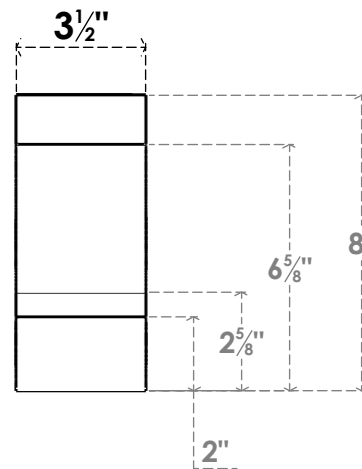

ITEM NUMBER: BRCPC035X08000X08000BOA

3 1/2"W X 8"D X 8"H BALBOA ARCHITECTURAL GRADE PVC CLOSED KNEE BRACE

SIDE PROFILE

FRONT PROFILE

ISOMETRIC

EKENA MILLWORK
2300 WEST MAIN ST.
CLARKSVILLE, TX 75426
TOLL FREE: 866-607-0453
WWW.EKENAMILLWORK.COM