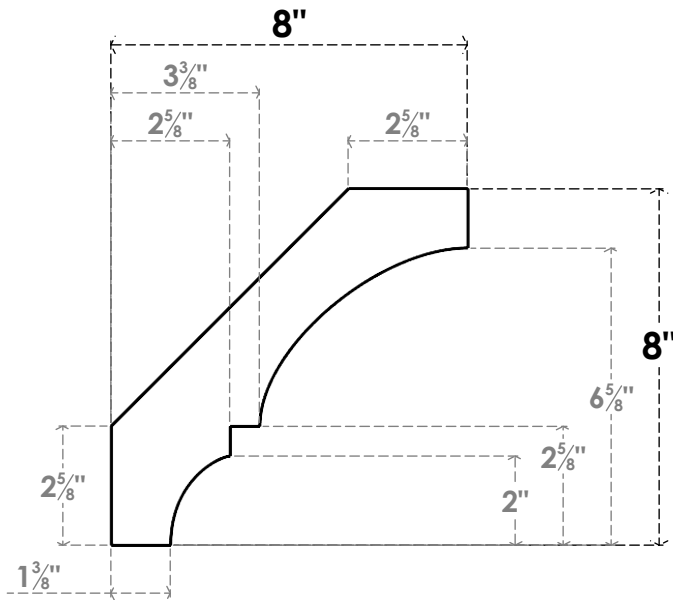

ITEM NUMBER: BRCPC035X08000X08000BOA

3 1/2"W X 8"D X 8"H BALBOA ARCHITECTURAL GRADE PVC CLOSED KNEE BRACE

SIDE PROFILE

FRONT PROFILE

ISOMETRIC

EKENA MILLWORK
2300 WEST MAIN ST.
CLARKSVILLE, TX 75426
TOLL FREE: 866-607-0453
WWW.EKENAMILLWORK.COM